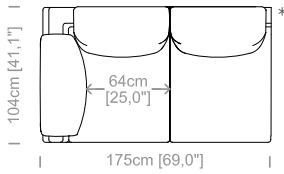

Dimensioni: essendo divani prodotti con imbottiture elastiche, le misure di ingombro possono variare entro i limiti compresi tra +/- 3 cm.

Structure: in solid fir, wood agglomerate and fiber, completely covered by resin-treated fabric.

Dimensions: the sofas are made with supple, elastic upholstery and padding, therefore sizes may vary by up to +/- 3 cm.

Cuscini schienale e bracciolo inclusi
 Back and armrest cushions included
 Le misure sono espresse in centimetri e [pollici]
 All dimensions are in centimeters and [inches]

Divano 3 posti
 3 seater sofa

Divano 3 posti maxi
 3 maxi seater sofa

Divano 4 posti
 4 seater sofa

Laterale 2 posti maxi
 2 maxi seater lateral element

Laterale 3 posti
 3 seater lateral element

Laterale 3 posti maxi
 3 maxi seater lateral element

Chaise longue maxi
 Maxi chaise longue

Poltrona maxi
 Maxi armchair

Pouf
 Pouf

Piedino
 Feet

SMILE
 piedini in alluminio lucido H.14,5cm
 polished aluminium feet H.14,5cm

*Disponibili nella versione destra o sinistra
 *Available in right or left version