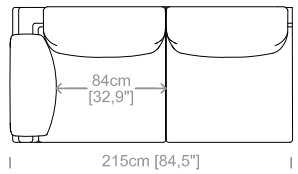

Dimensioni: essendo divani prodotti con imbottiture elastiche, le misure di ingombro possono variare entro i limiti compresi tra +/- 3 cm.

Structure: in solid fir, wood agglomerate and fiber, completely covered by resin-treated fabric.

Dimensions: the sofas are made with supple, elastic upholstery and padding, therefore sizes may vary by up to +/- 3 cm.

Cuscini schienale e bracciolo inclusi
 Back and armrest cushions included
 Le misure sono espresse in centimetri e [pollici]
 All dimensions are in centimeters and [inches]

Divano 3 posti
 3 seater sofa

Divano 3 posti maxi
 3 maxi seater sofa

Divano 4 posti
 4 seater sofa

Laterale 2 posti maxi
 2 maxi seater lateral element

Laterale 3 posti
 3 seater lateral element

Laterale 3 posti maxi
 3 maxi seater lateral element

Chaise longue maxi
 Maxi chaise longue

Poltrona maxi
 Maxi armchair

Pouf
 Pouf

Piedino
 Feet

SMILE
 piedini in alluminio lucido H.14,5cm
 polished aluminium feet H.14,5cm

*Disponibili nella versione destra o sinistra
 *Available in right or left version