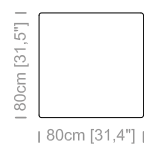

Cuscini schienale e bracciolo inclusi
Back and armrest cushions included
Le misure sono espresse in centimetri e [pollici]
All dimensions are in centimeters and [inches]

Pouf
Pouf

*Disponibili nella versione destra o sinistra
*Available in right or left version