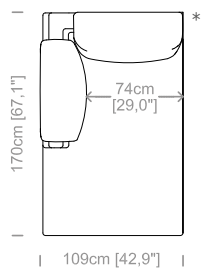

Dimensioni: essendo divani prodotti con imbottiture elastiche, le misure di ingombro possono variare entro i limiti compresi tra +/- 3 cm.

Structure: in solid fir, wood agglomerate and fiber, completely covered by resin-treated fabric.

Dimensions: the sofas are made with supple, elastic upholstery and padding, therefore sizes may vary by up to +/- 3 cm.

Cuscini schienale e bracciolo inclusi
 Back and armrest cushions included
 Le misure sono espresse in centimetri e [pollici]
 All dimensions are in centimeters and [inches]

Divano 3 posti
 3 seater sofa

Divano 3 posti maxi
 3 maxi seater sofa

Divano 4 posti
 4 seater sofa

Laterale 2 posti maxi
 2 maxi seater lateral element

Laterale 3 posti
 3 seater lateral element

Laterale 3 posti maxi
 3 maxi seater lateral element

Chaise longue maxi
 Maxi chaise longue

Poltrona maxi
 Maxi armchair

Pouf
 Pouf

Piedino
 Feet

SMILE
 piedini in alluminio lucido H.14,5cm
 polished aluminium feet H.14,5cm

*Disponibili nella versione destra o sinistra
 *Available in right or left version