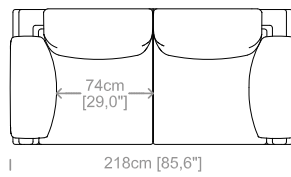

Dimensioni: essendo divani prodotti con imbottiture elastiche, le misure di ingombro possono variare entro i limiti compresi tra +/- 3 cm.

Structure: in solid fir, wood agglomerate and fiber, completely covered by resin-treated fabric.

Dimensions: the sofas are made with supple, elastic upholstery and padding, therefore sizes may vary by up to +/- 3 cm.

Cuscini schienale e bracciolo inclusi
 Back and armrest cushions included
 Le misure sono espresse in centimetri e [pollici]
 All dimensions are in centimeters and [inches]

Divano 3 posti
 3 seater sofa

Divano 3 posti maxi
 3 maxi seater sofa

Divano 4 posti
 4 seater sofa

Laterale 2 posti maxi
 2 maxi seater lateral element

Laterale 3 posti
 3 seater lateral element

Laterale 3 posti maxi
 3 maxi seater lateral element