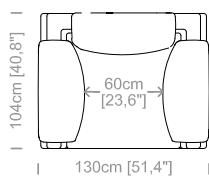

Dimensioni: essendo divani prodotti con imbottiture elastiche, le misure di ingombro possono variare entro i limiti compresi tra +/- 3 cm.

Structure: in solid fir, wood agglomerate and fiber, completely covered by resin-treated fabric.

Dimensions: the sofas are made with supple, elastic upholstery and padding, therefore sizes may vary by up to +/- 3 cm.

Cuscini schienale e bracciolo inclusi
 Back and armrest cushions included
 Le misure sono espresse in centimetri e [pollici]
 All dimensions are in centimeters and [inches]

Divano 3 posti
 3 seater sofa

Divano 3 posti maxi
 3 maxi seater sofa

Divano 4 posti
 4 seater sofa

Laterale 2 posti maxi
 2 maxi seater lateral element

Laterale 3 posti
 3 seater lateral element

Laterale 3 posti maxi
 3 maxi seater lateral element

Chaise longue maxi
 Maxi chaise longue

Poltrona maxi
 Maxi armchair

Pouf
 Pouf

Piedino
 Feet

SMILE
 piedini in alluminio lucido H.14,5cm
 polished aluminium feet H.14,5cm

*Disponibili nella versione destra o sinistra
 *Available in right or left version