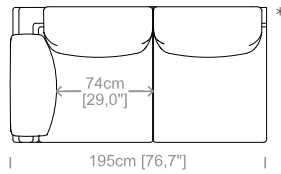

Dimensioni: essendo divani prodotti con imbottiture elastiche, le misure di ingombro possono variare entro i limiti compresi tra +/- 3 cm.

Structure: in solid fir, wood agglomerate and fiber, completely covered by resin-treated fabric.

Dimensions: the sofas are made with supple, elastic upholstery and padding, therefore sizes may vary by up to +/- 3 cm.

Cuscini schienale e bracciolo inclusi
 Back and armrest cushions included
 Le misure sono espresse in centimetri e [pollici]
 All dimensions are in centimeters and [inches]

Divano 3 posti
 3 seater sofa

Divano 3 posti maxi
 3 maxi seater sofa

Divano 4 posti
 4 seater sofa

Laterale 2 posti maxi
 2 maxi seater lateral element

Laterale 3 posti
 3 seater lateral element

Laterale 3 posti maxi
 3 maxi seater lateral element

Chaise longue maxi
 Maxi chaise longue

Poltrona maxi
 Maxi armchair

Pouf
 Pouf

Piedino
 Feet

SMILE
 piedini in alluminio lucido H.14,5cm
 polished aluminium feet H.14,5cm

*Disponibili nella versione destra o sinistra
 *Available in right or left version